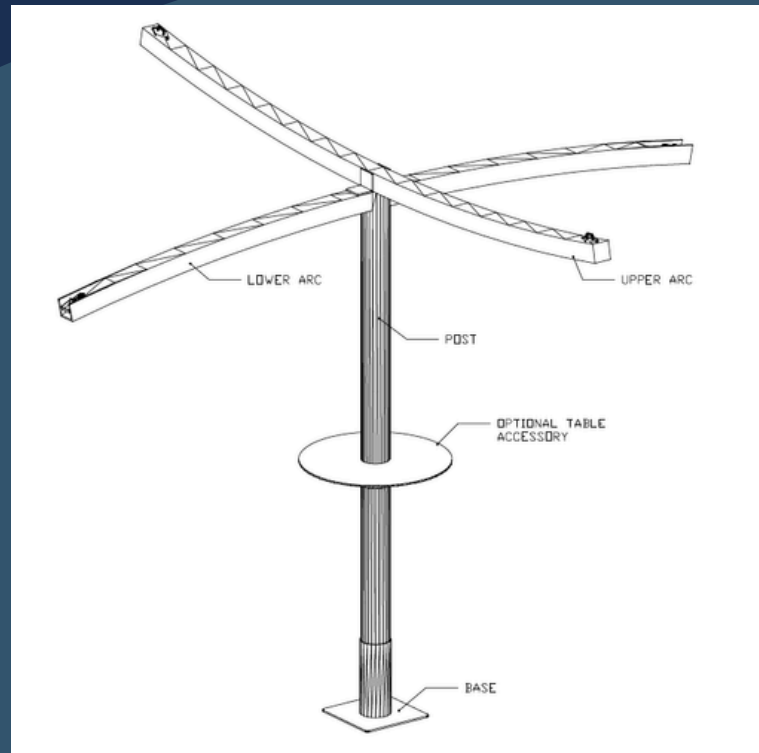

THE CHARLESTON 10X

Surface Mounted Structure

Fabric Color Options

Commercial Ninetyfive

Polyfab Xtra

Frame Color Options

www.atlanticcoastshade.com

980-413-5332