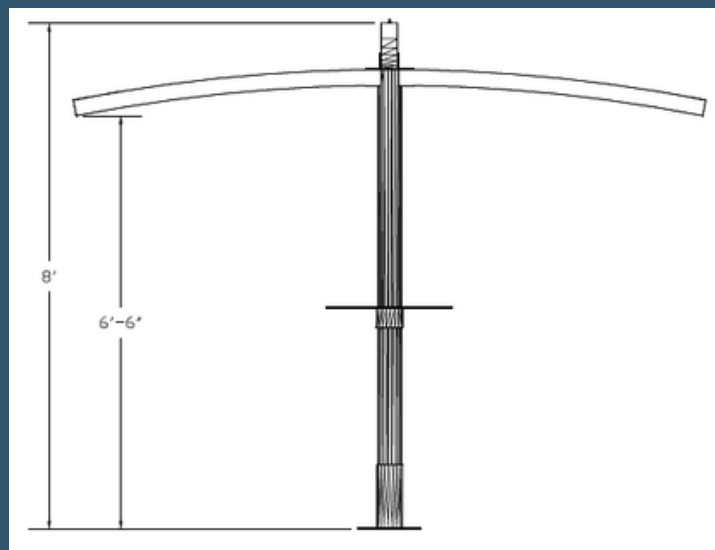

THE CHARLESTON 10X

Surface Mounted Structure

Fabric Color Options

Commercial Ninetyfive

Polyfab Xtra

Frame Color Options

www.atlanticcoastshade.com

980-413-5332