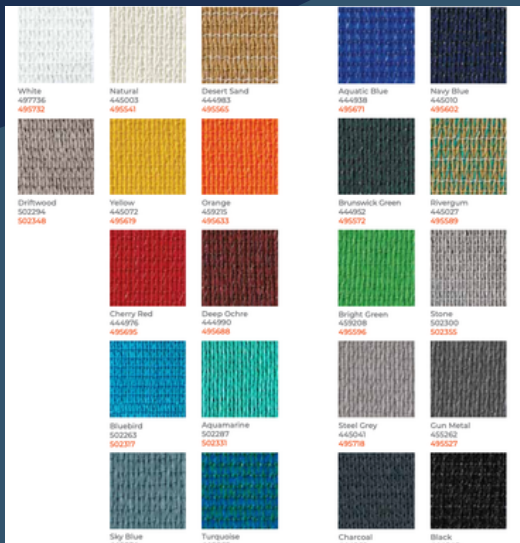

THE CHARLESTON 10X

Surface Mounted Structure

Fabric Color Options

Commercial Ninetyfive

Polyfab Xtra

Frame Color Options

www.atlanticcoastshade.com

980-413-5332