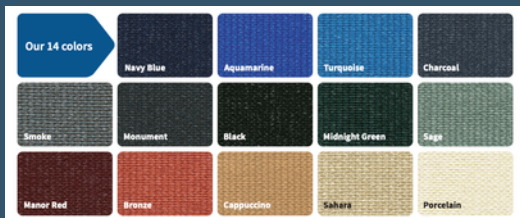

THE CHARLESTON 10X

Surface Mounted Structure

Fabric Color Options

Commercial Ninetyfive

Polyfab Xtra

Frame Color Options

www.atlanticcoastshade.com

980-413-5332