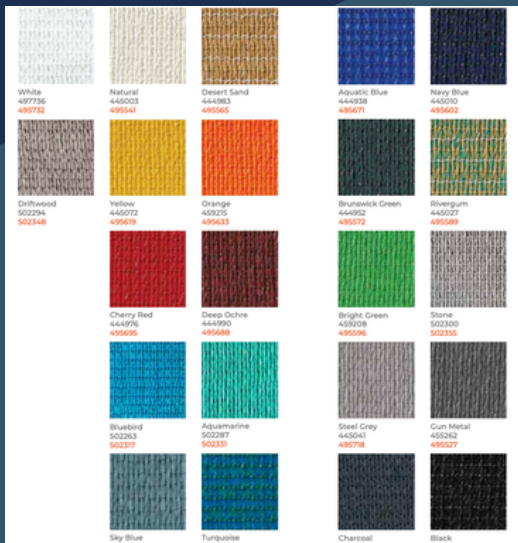

TRADITIONAL SHADE SAIL

Custom Shade Sails, Three & Four Sided

Fabric Color Options Commercial Ninetyfive

Polyfab Xtra

Frame Color Options

www.atlanticcoastshade.com

980-413-5332

Made in Charlotte, NC