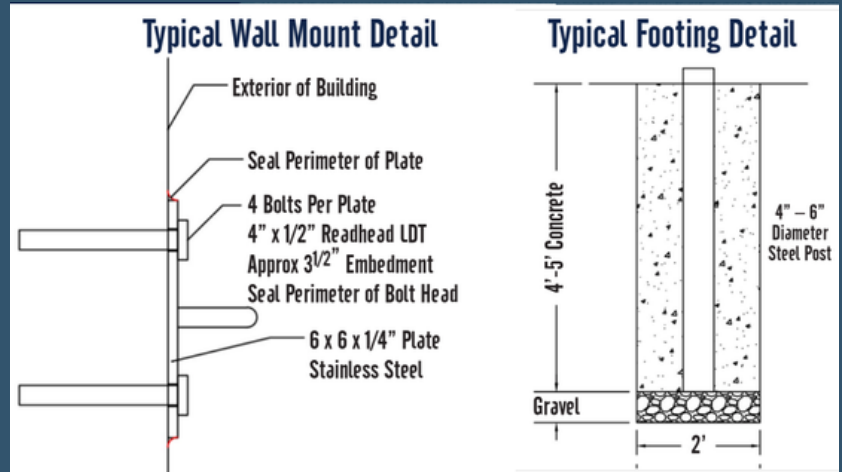

TRADITIONAL SHADE SAIL

Custom Shade Sails, Three & Four Sided

Fabric Color Options Commercial Ninetyfive

Polyfab Xtra

Frame Color Options

www.atlanticcoastshade.com

980-413-5332

Made in Charlotte, NC