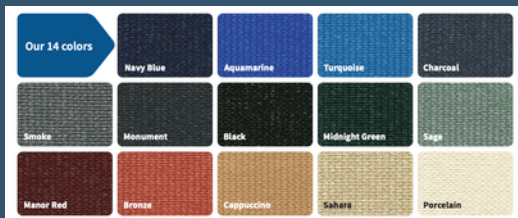

TRADITIONAL SHADE SAIL

Custom Shade Sails, Three & Four Sided

Fabric Color Options Commercial Ninetyfive

Polyfab Xtra

Frame Color Options

www.atlanticcoastshade.com

980-413-5332

Made in Charlotte, NC