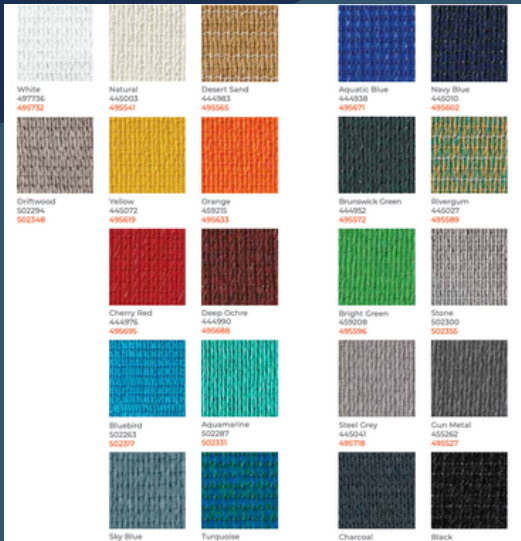

# THE SAVANNAH

Center Post Structure, 14' X 14'

## Fabric Color Options Commercial Ninetyfive