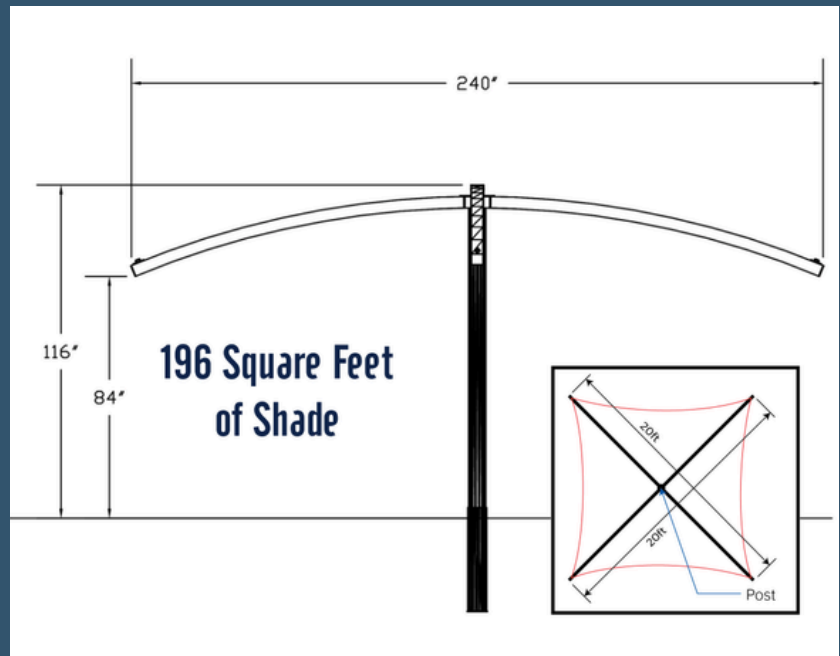

Frame Color Options

www.atlanticcoastshade.com
980-413-5332

Made in Charlotte, NC