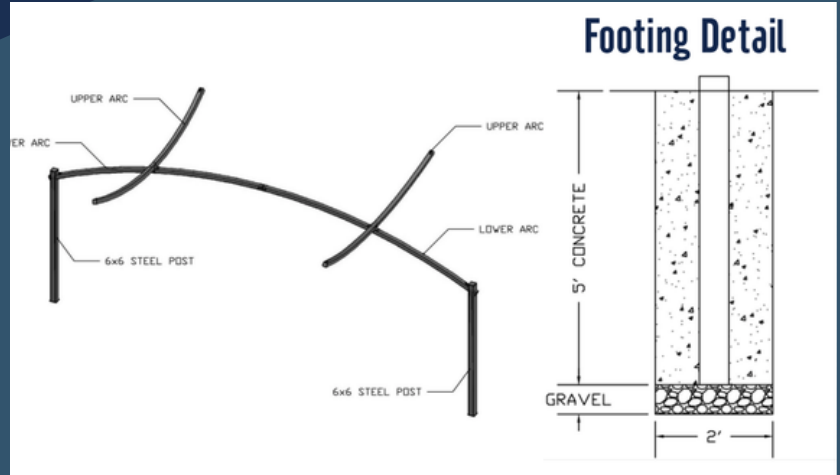

THE SEABROOK

Large Shade Structure, 20' X 40'

Fabric Color Options Commercial Ninetyfive

Polyfab Xtra

Frame Color Options

www.atlanticcoastshade.com
980-413-5332

Made in Charlotte, NC