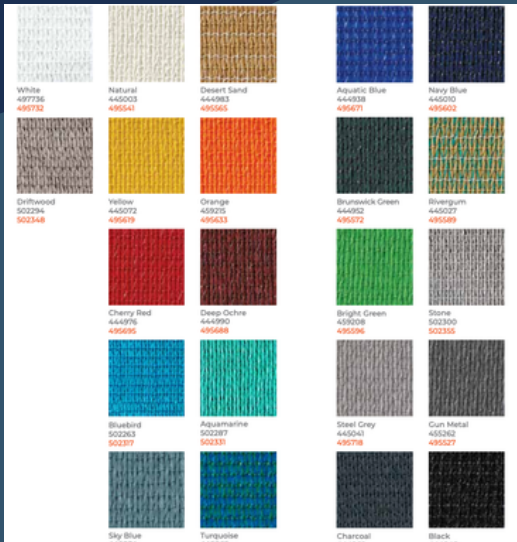

THE SEABROOK

Large Shade Structure, 20' X 40'

Fabric Color Options Commercial Ninetyfive

Polyfab Xtra

Frame Color Options

www.atlanticcoastshade.com
980-413-5332

Made in Charlotte, NC