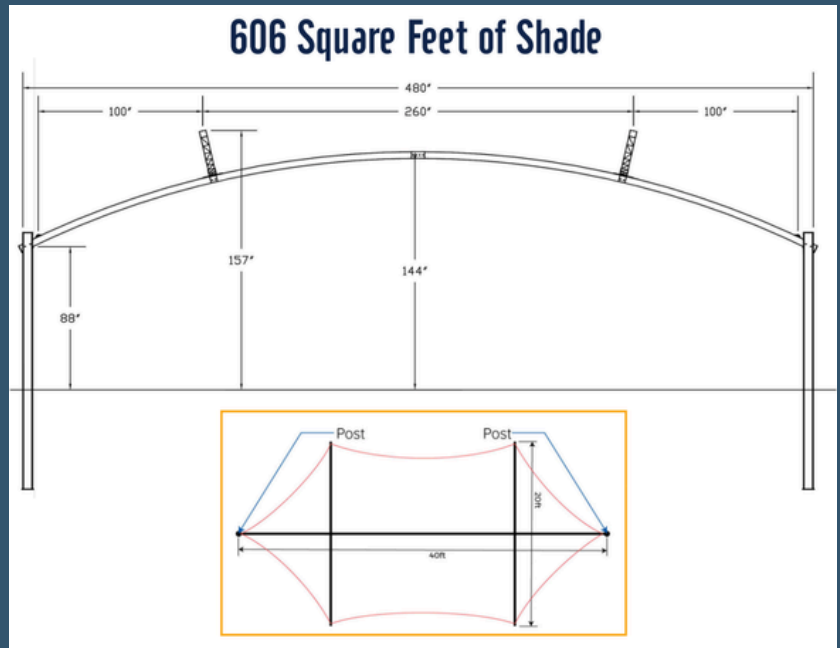

THE SEABROOK

Large Shade Structure, 20' X 40'

Fabric Color Options Commercial Ninetyfive

Polyfab Xtra

Frame Color Options

www.atlanticcoastshade.com
980-413-5332

Made in Charlotte, NC