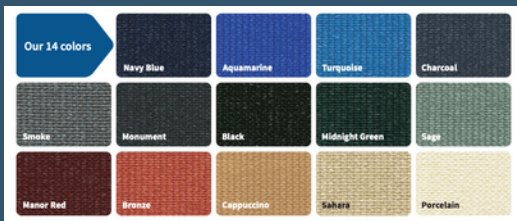

THE SEABROOK

Large Shade Structure, 20' X 40'

Fabric Color Options Commercial Ninetyfive

Polyfab Xtra

Frame Color Options

www.atlanticcoastshade.com
980-413-5332

Made in Charlotte, NC